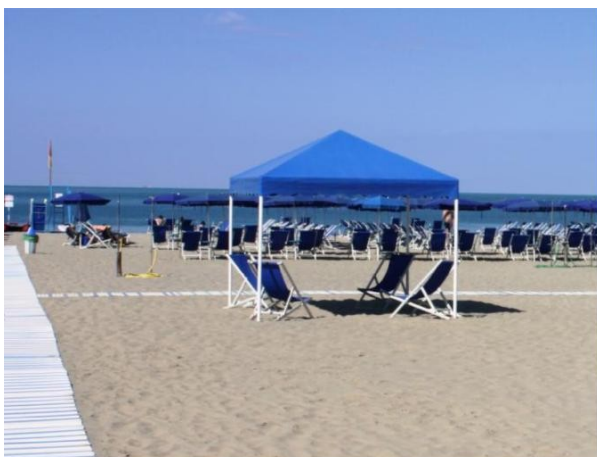

BAGNO GOLF TESTATO DA [HANDY SUPERABILE](#) NELL'ESTATE 2015