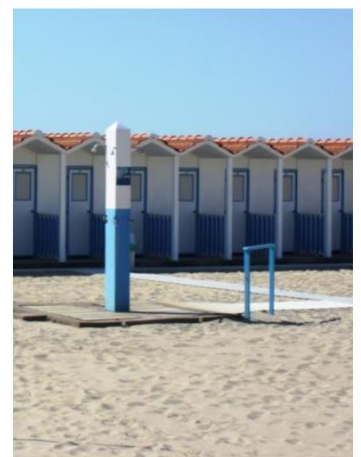

BAGNO GOLF TESTATO DA [HANDY SUPERABILE](#) NELL'ESTATE 2015